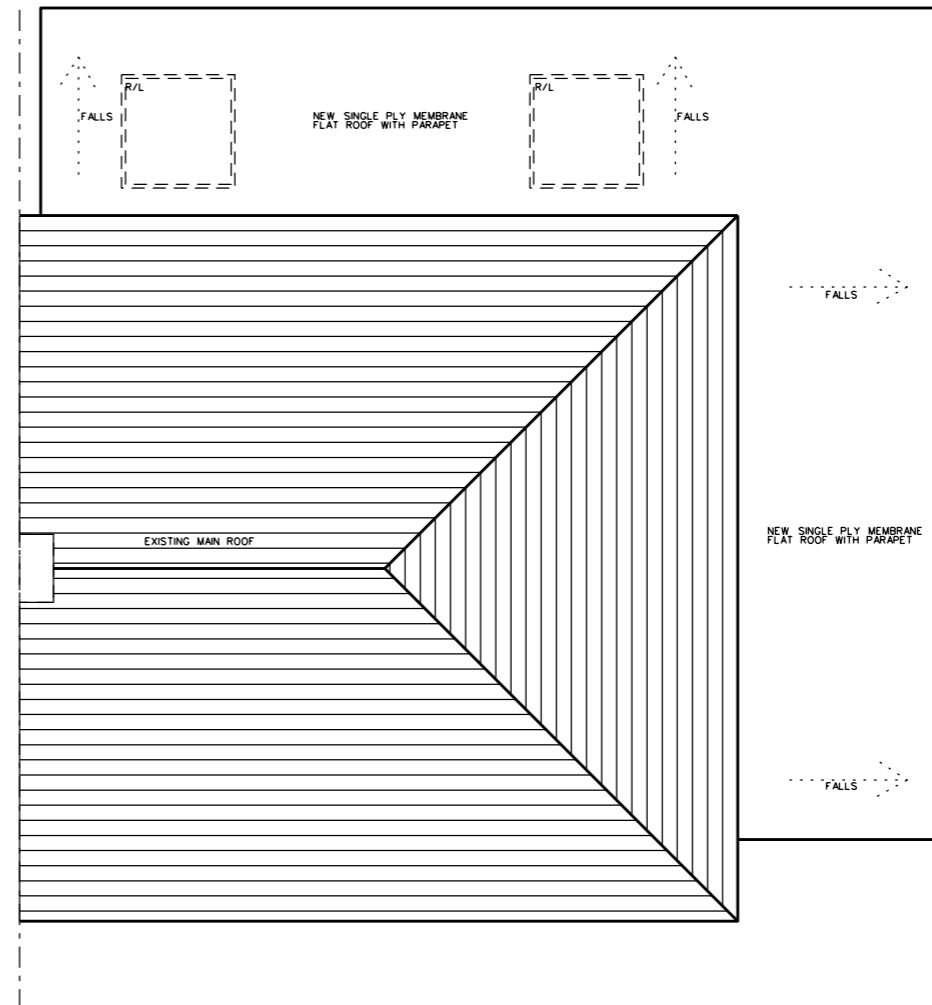

EXISTING ROOF PLAN

PROPOSED ROOF PLAN

REV A: REVISED AS CLIENT CHANGES

PROJECT NAME
5 CLYVEDON RISE,
SOUTH SHIELDS -
HOUSE EXTENSION
DRAWING TITLE
EXISTING AND PROPOSED
ROOF PLANS

DATE	SCALE	REV
24-06-13	1:100 @ A3	A